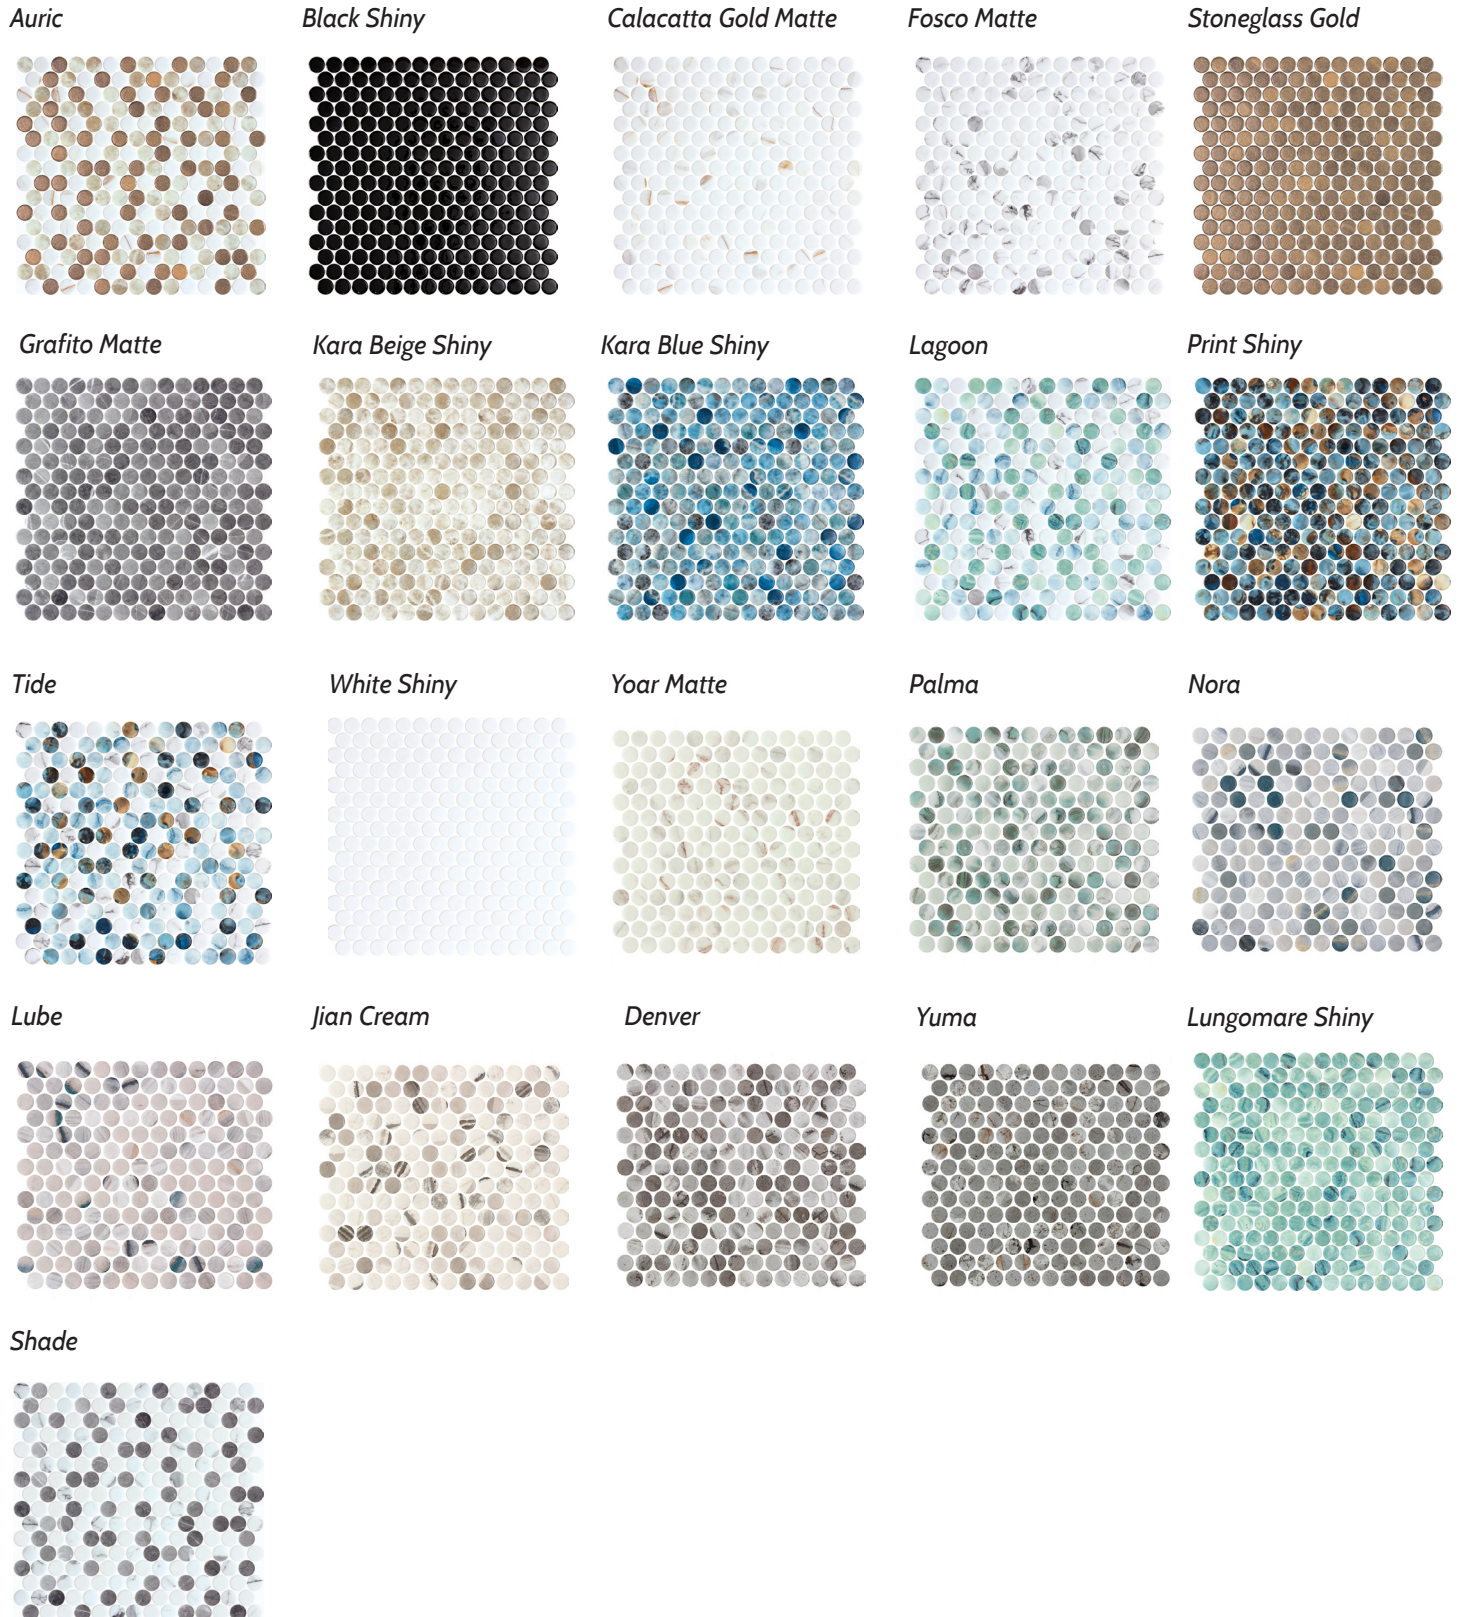

VETRO ROUND

COLLECTION

Wayne Tile
Company

waynetile.com

VETRO ROUND

STOCK SIZES

3/4"x3/4" Penny Mosaic

AVAILABLE COLORS

Calacatta Gold Matte | 3/4"x3/4" Penny Mosaic

Fosco Matte | 3/4"x3/4" Penny Mosaic

Stoneglass Gold | 3/4"x3/4" Penny Mosaic

Grafito Matte | 3/4"x3/4" Penny Mosaic

Kara Beige Shiny | 3/4"x3/4" Penny Mosaic

Wayne Tile
Company

Made In **SPAIN**

A horizontal graphic of the Spanish flag, consisting of three horizontal stripes: red on the top and bottom, and yellow in the middle.

SHOWROOM LOCATIONS

Wayne Showroom